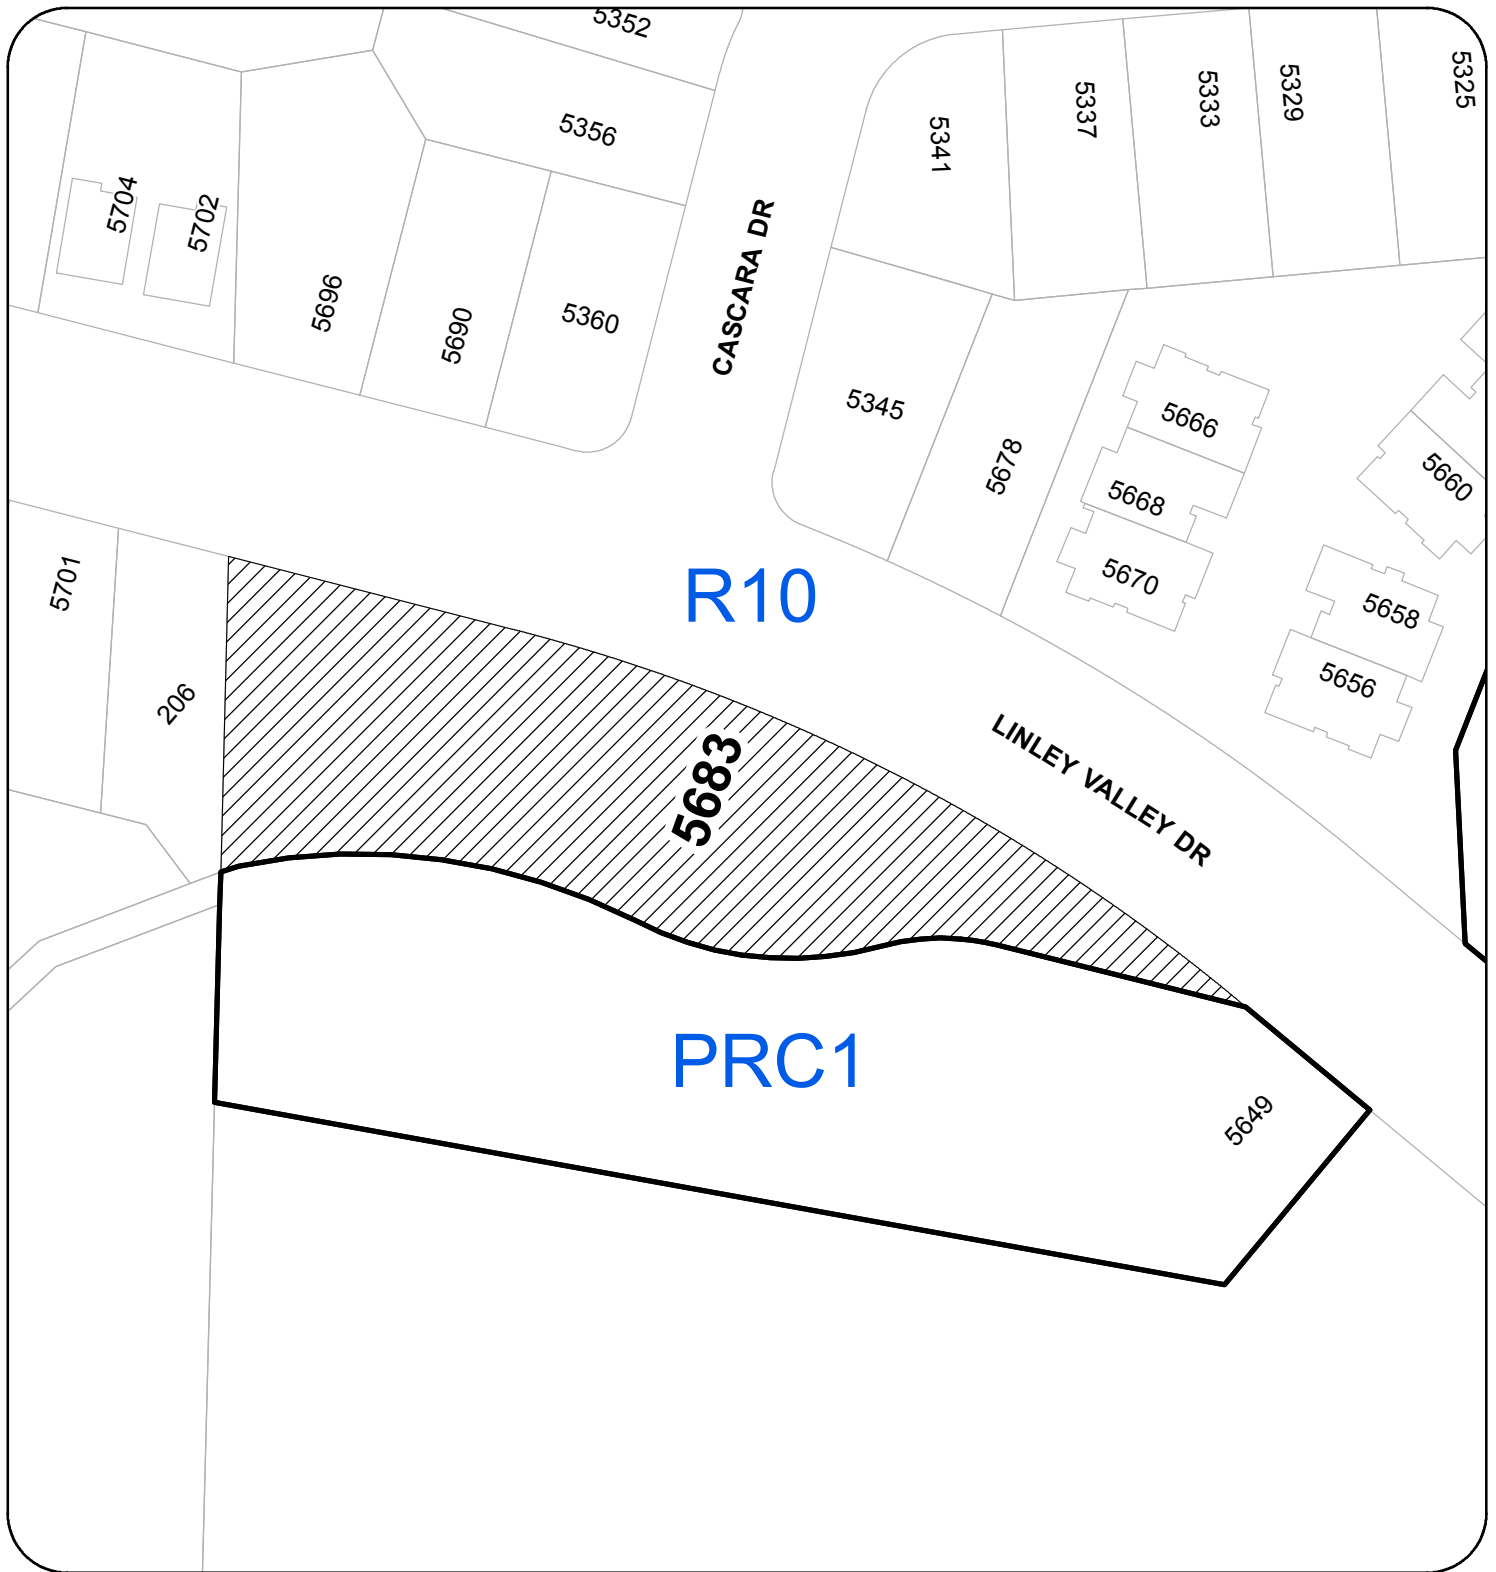

LOCATION PLAN

DEVELOPMENT PERMIT NO. DP001112

LOCATION PLAN

Civic: 5683 LINLEY VALLEY DRIVE
Legal Description: LOT 7, DISTRICT LOT 50,
WELLINGTON DISTRICT, PLAN EPP45899

Subject Property